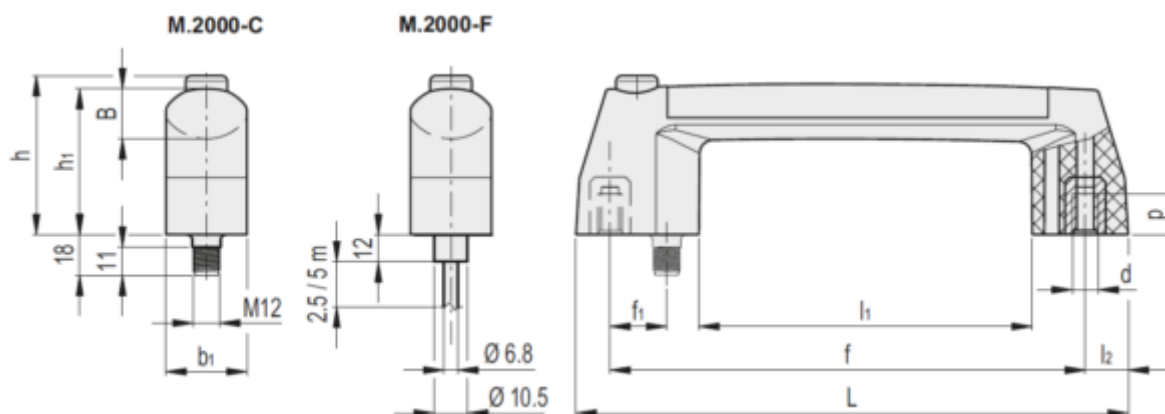

Data Sheet

Article number: 23042608111

Description: Handles w/LED 260811-C1
M.2000/180-SWM-1NC+1NO-RGY-F2.5

Measures

B = 24	l2 = 20
b1 = 35	p = 12
d = M6	Weight (G) = 410
f1 = 29	
h = 70	
h1 = 65	
L = 212.05	
l1 = 113	